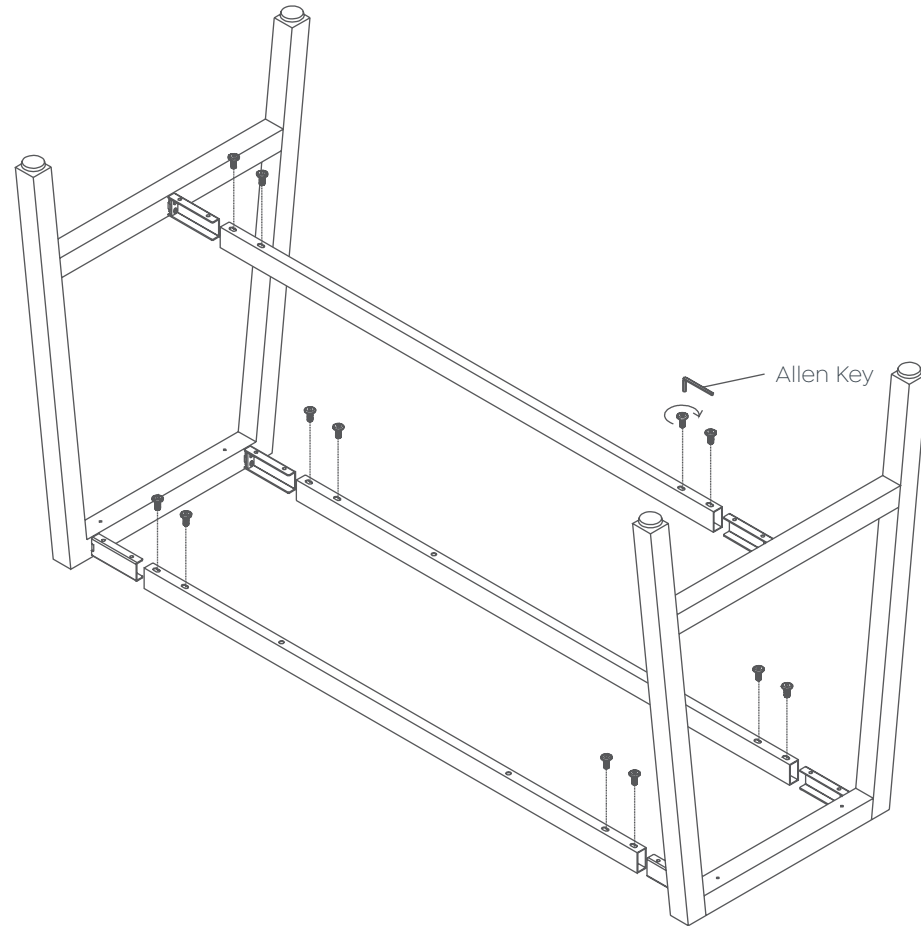

Trestle Bar Leaner

Assembly Instructions

STEP 2:

12 - M8 x 16